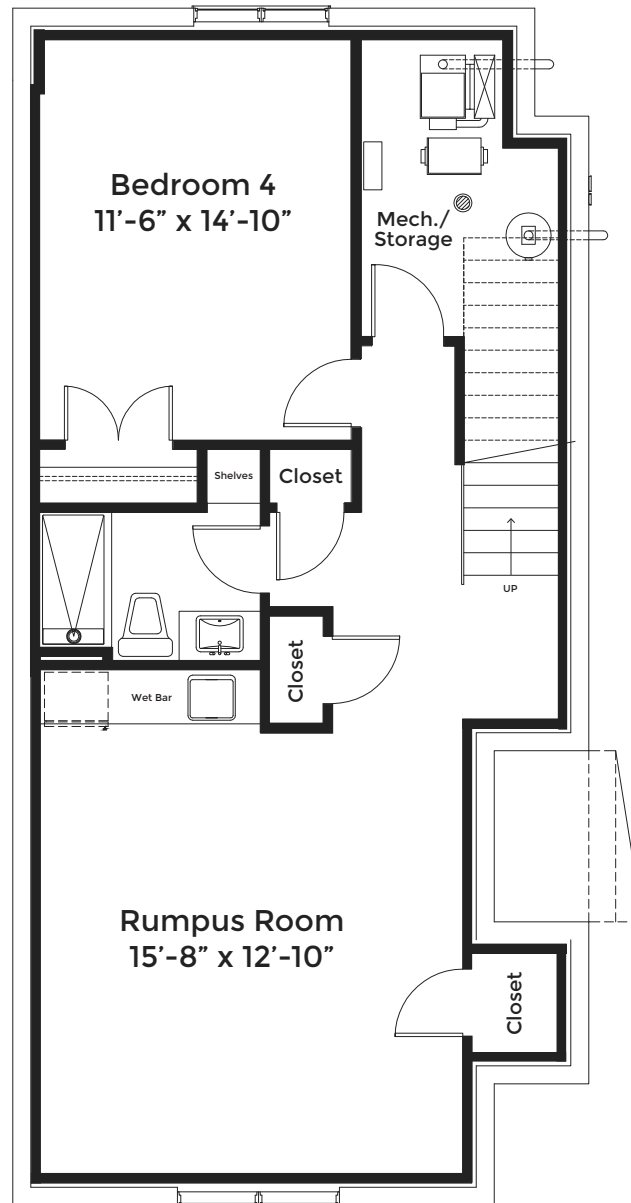

# 3003 - 36 Street SW

Unit A

Bedrooms 4  
Bathrooms 2.5  
Sq.Ft. 1845

Lower Floor 727 Sq.Ft.

# 3003 - 36 Street SW

Unit A

Bedrooms 4  
Bathrooms 2.5  
Sq.Ft. 1845

Main Floor 883 Sq.Ft.

# 3003 - 36 Street SW

Unit A

Bedrooms 4  
Bathrooms 2.5  
Sq.Ft. 1845

Upper Floor 962 Sq.Ft.

# 3003 - 36 Street SW

Unit B

Bedrooms 4  
Bathrooms 2.5  
Sq.Ft. 1844

Lower Floor 703 Sq.Ft.