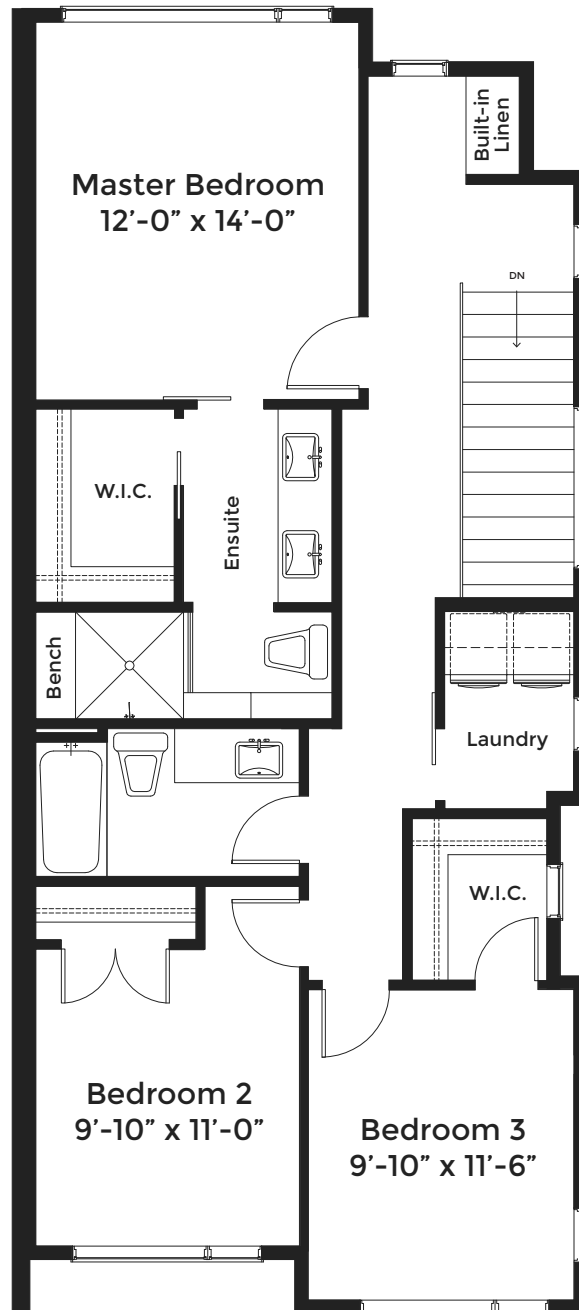

# 3003 - 36 Street SW

Unit A

Bedrooms 4  
Bathrooms 2.5  
Sq.Ft. 1845

Lower Floor 727 Sq.Ft.

# 3003 - 36 Street SW

Unit A

Bedrooms 4  
Bathrooms 2.5  
Sq.Ft. 1845

Main Floor 883 Sq.Ft.

# 3003 - 36 Street SW

Unit A

Bedrooms 4  
Bathrooms 2.5  
Sq.Ft. 1845

Upper Floor 962 Sq.Ft.

# 3003 - 36 Street SW

Unit B

Bedrooms 4  
Bathrooms 2.5  
Sq.Ft. 1844

Lower Floor 703 Sq.Ft.