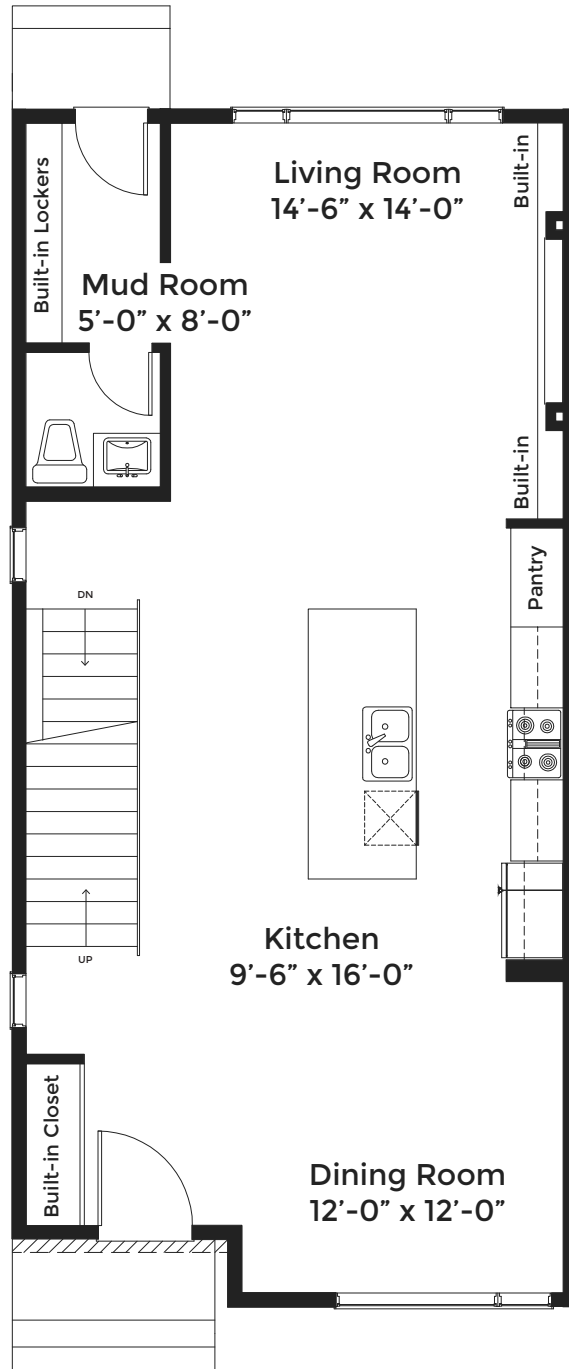

# 3003 - 36 Street SW

Unit A

Bedrooms 4  
Bathrooms 2.5  
Sq.Ft. 1845

Lower Floor 727 Sq.Ft.

# 3003 - 36 Street SW

Unit A

Bedrooms 4  
Bathrooms 2.5  
Sq.Ft. 1845

Main Floor 883 Sq.Ft.

# 3003 - 36 Street SW

Unit B

Bedrooms 4  
Bathrooms 2.5  
Sq.Ft. 1844

Lower Floor 703 Sq.Ft.

# 3003 - 36 Street SW

Unit B

Bedrooms 4  
Bathrooms 2.5  
Sq.Ft. 1844

Main Floor 909 Sq.Ft.