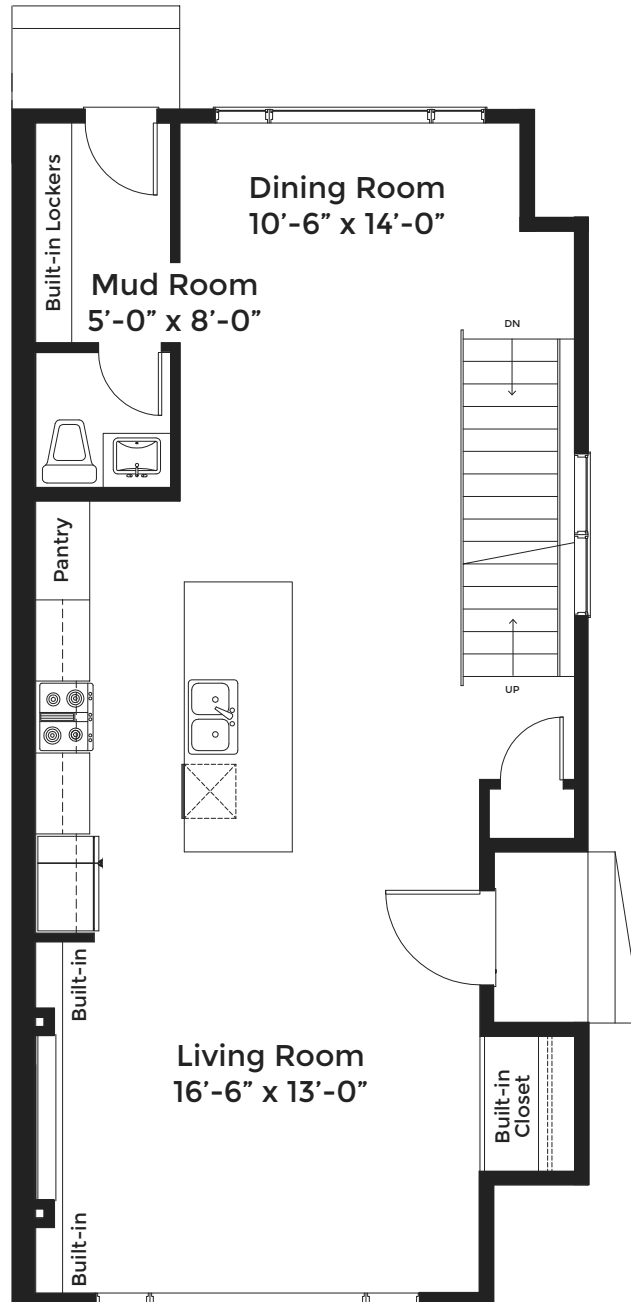

# 3003 - 36 Street SW

Unit A

Bedrooms 4  
Bathrooms 2.5  
Sq.Ft. 1845

Lower Floor 727 Sq.Ft.

# 3003 - 36 Street SW

Unit A

Bedrooms 4  
Bathrooms 2.5  
Sq.Ft. 1845

Main Floor 883 Sq.Ft.

# 3003 - 36 Street SW

Unit A

Bedrooms 4  
Bathrooms 2.5  
Sq.Ft. 1845

Upper Floor 962 Sq.Ft.

# 3003 - 36 Street SW

Unit B

Bedrooms 4  
Bathrooms 2.5  
Sq.Ft. 1844

Lower Floor 703 Sq.Ft.