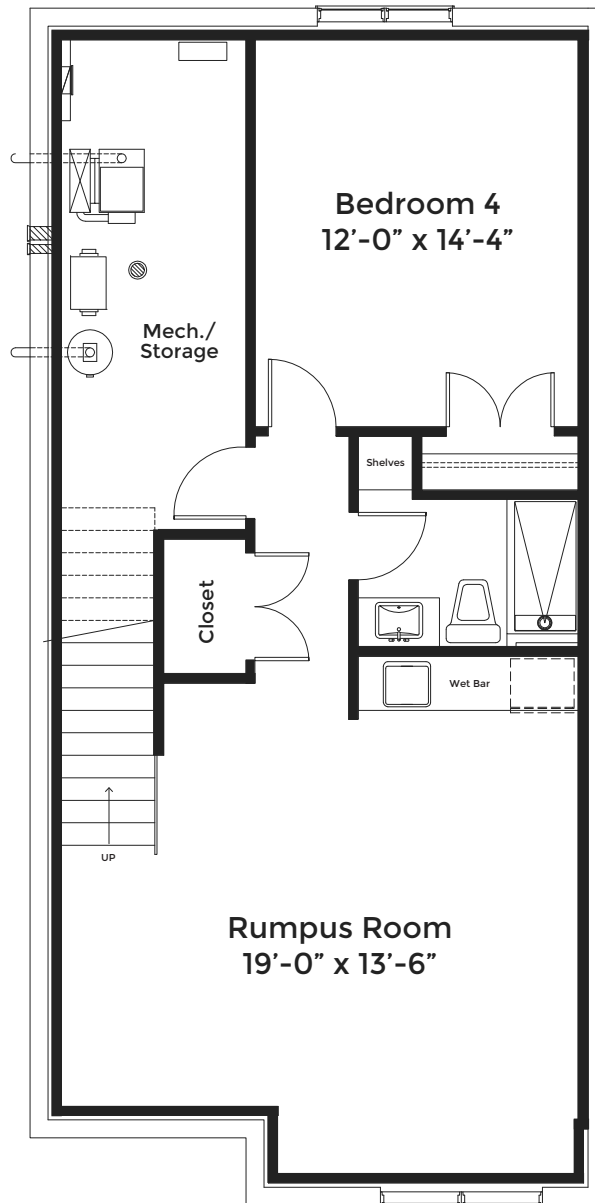

# 3003 - 36 Street SW

Unit A

Bedrooms 4  
Bathrooms 2.5  
Sq.Ft. 1845

Lower Floor 727 Sq.Ft.

# 3003 - 36 Street SW

Unit A

Bedrooms 4  
Bathrooms 2.5  
Sq.Ft. 1845

Main Floor 883 Sq.Ft.

# 3003 - 36 Street SW

Unit A

Bedrooms 4  
Bathrooms 2.5  
Sq.Ft. 1845

Upper Floor 962 Sq.Ft.

# 3003 - 36 Street SW

Unit B

Bedrooms 4  
Bathrooms 2.5  
Sq.Ft. 1844

Lower Floor 703 Sq.Ft.